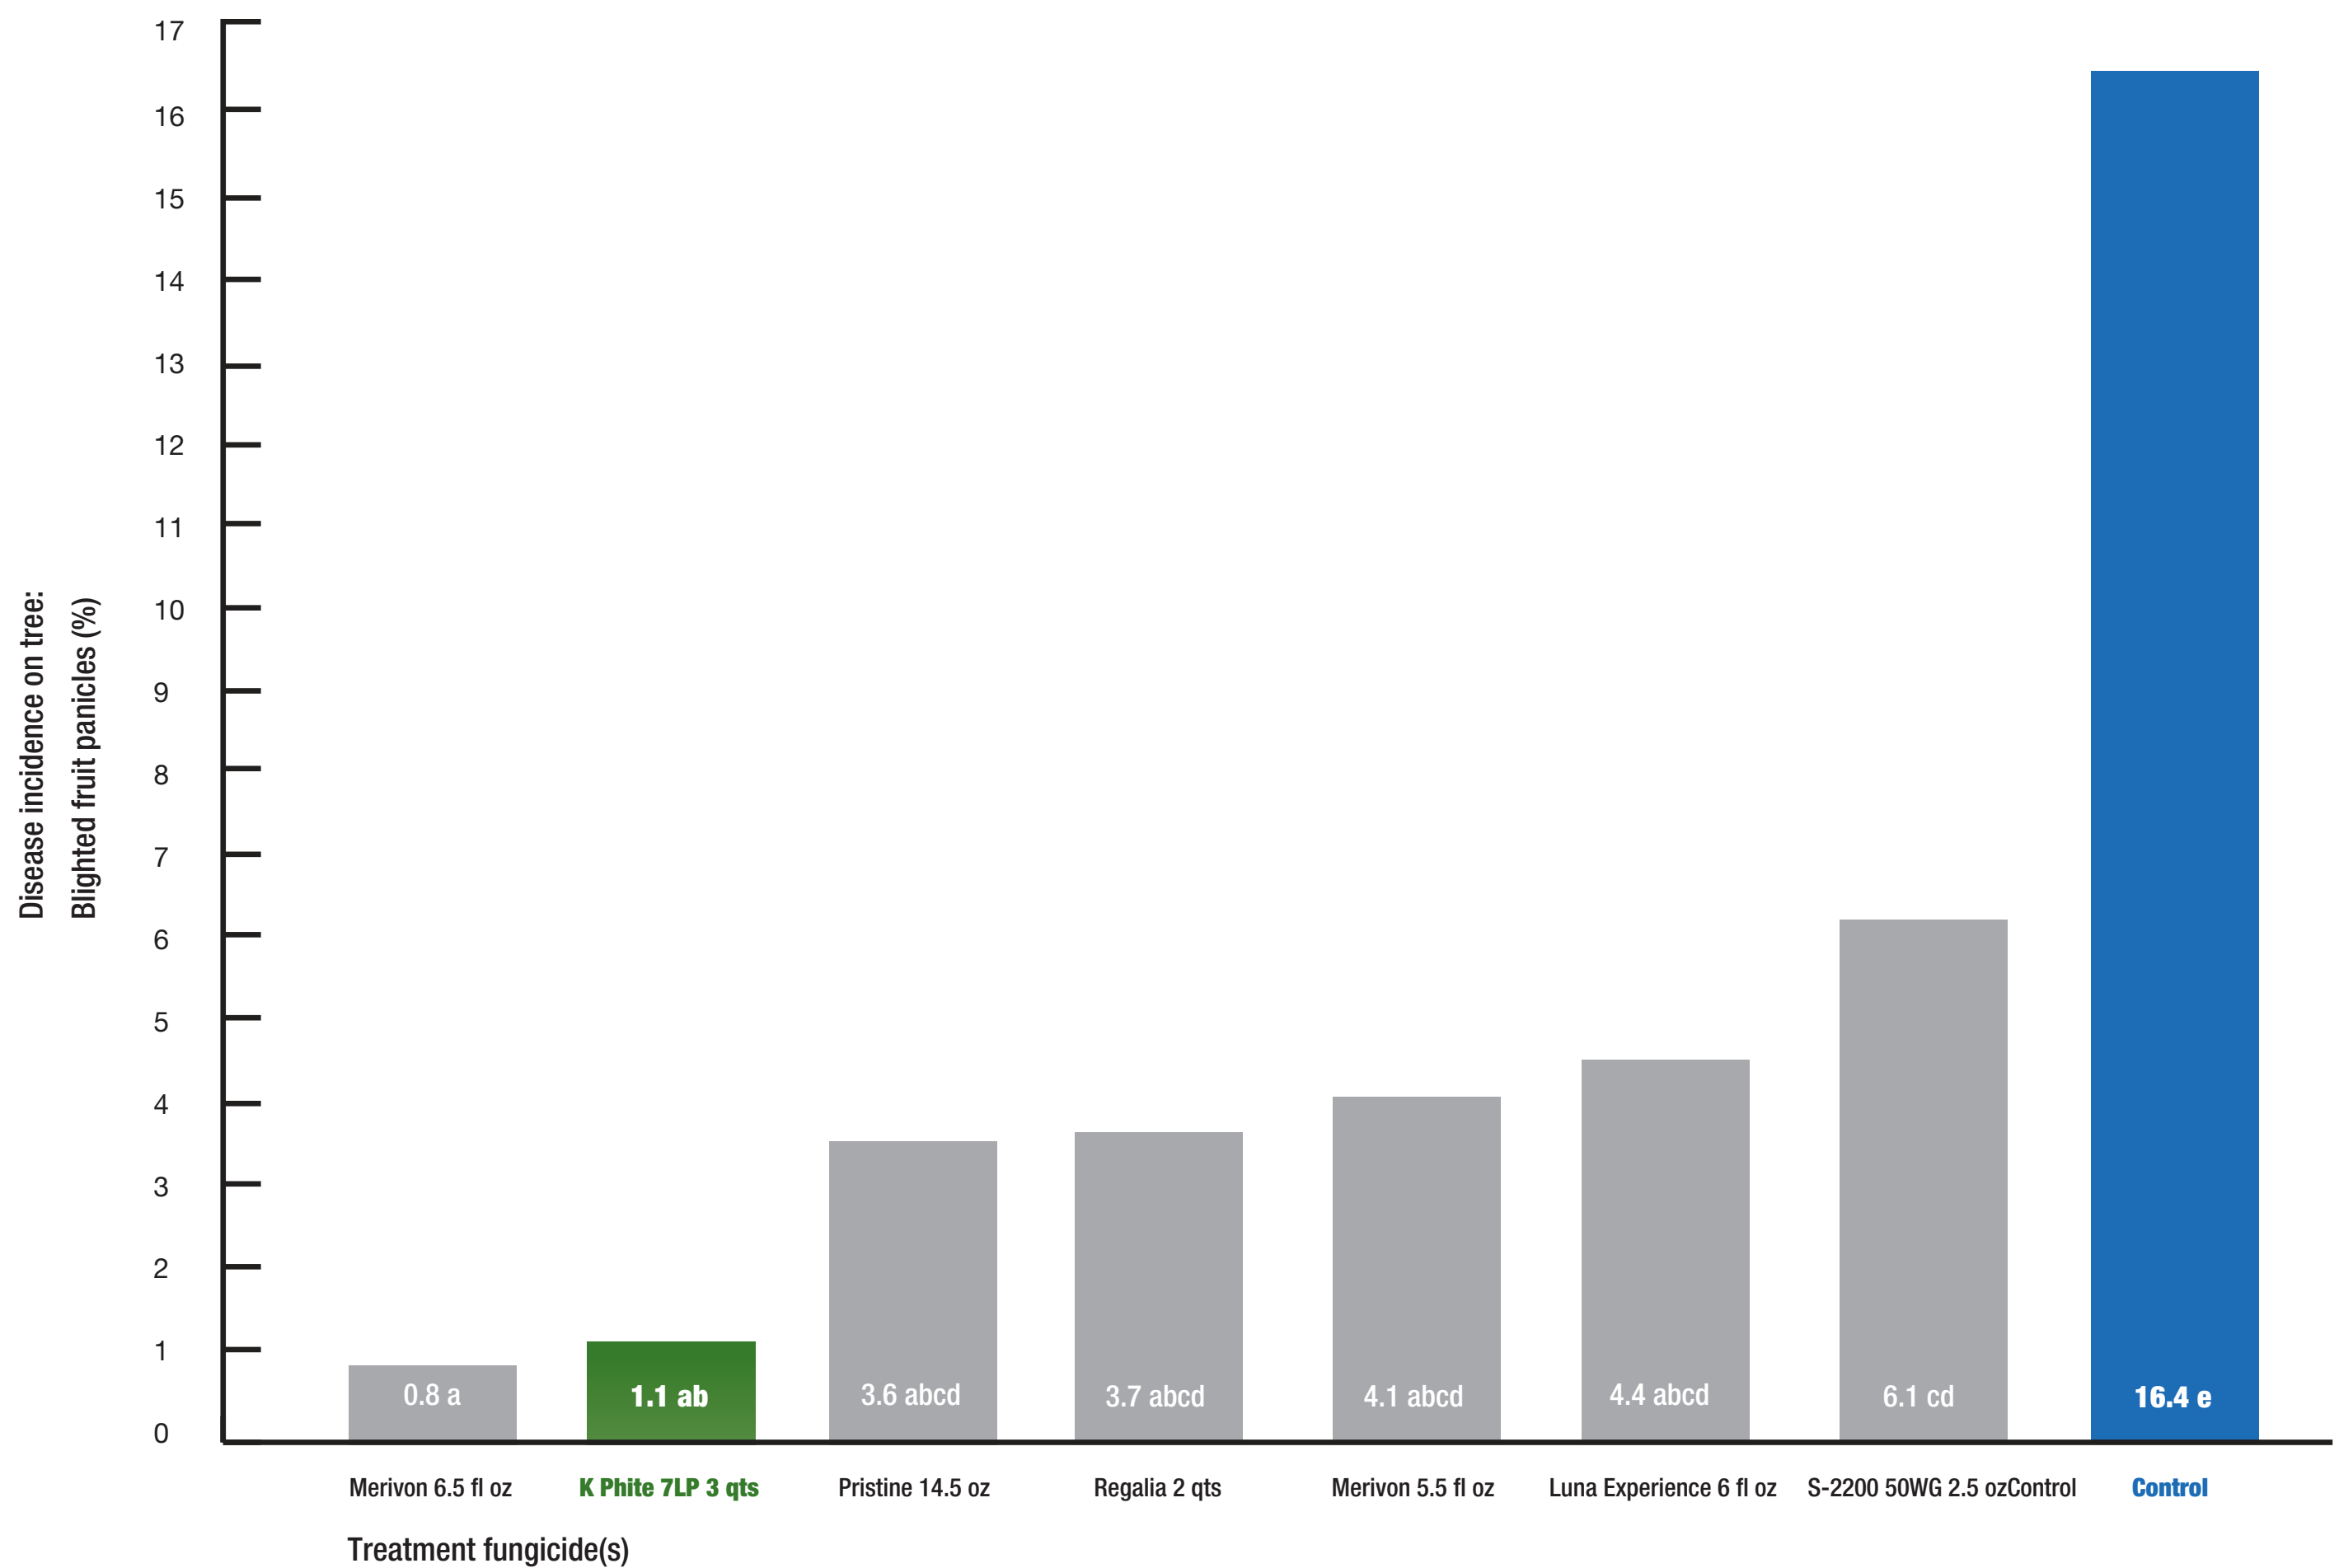

PISTACHIO STUDY

Botryosphaeria

Efficacy of fungicides against Botryosphaeria panicle and shoot blight in a pistachio orchard in Fresno County (Kearney Agricultural Center) – 2013.

Complete Study Results available upon request.